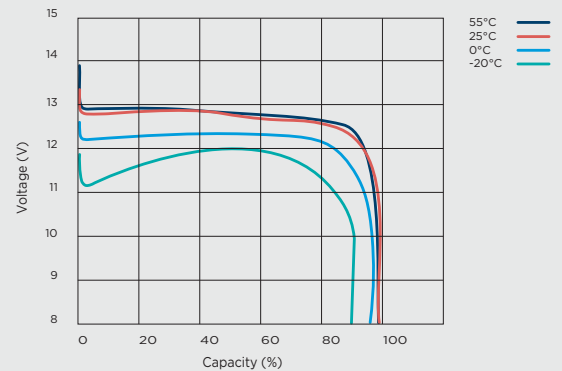

Terminal M8 Insert

SNL12V100S SPECIFICATION SHEET

Discharge Curve at Different C Rates

Charging Characteristic (25 °C @ 0.33C)

Cycle Life at Different DoD

Discharge Curve at Different Ambient Temperature (0.33C)