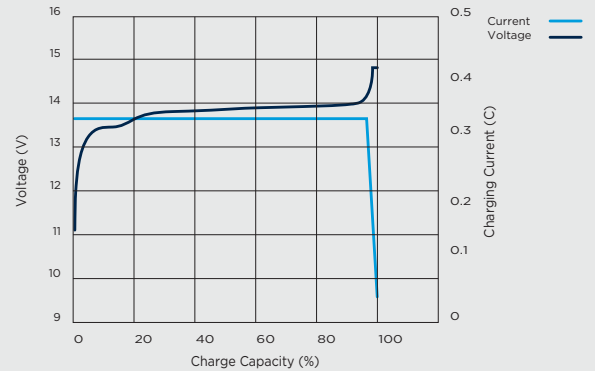

Terminal M8 Insert

SNL12V100S SPECIFICATION SHEET

Discharge Curve at Different C Rates

Charging Characteristic (25 °C @ 0.33C)

Cycle Life at Different DoD

Discharge Curve at Different Ambient Temperature (0.33C)