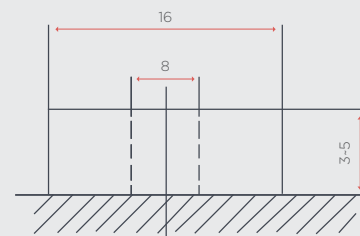

Features & Benefits

- **Large number of cycles >2000 (100% DoD)**
  Up to 8 times cycle life of SLA lowering your total cost of ownership
- **Safe and stable chemistry & Integrated BMS**
  The use of LiFePO₄ along with the integrated BMS ensures protection against over charge / discharge, temperature and short circuit providing the highest degree of safety
- **Greater capacity utilisation - 60% more than SLA**
  Gives longer runtime than equivalent SLA
- **High energy density (less than half of the weight of SLA)**
  Lowering total weight of application
- **Fast recharge**
  Battery is charged and ready to be used sooner
- **Flat Discharge Curve**
  Longer run time & more efficient use of capacity
- **Extremely low self-discharge rate**
  Can sit unused for longer periods of time
- **UL1642 at cell level**
- **IEC Certified**

Nominal Voltage	12.8v
Nominal Capacity (25°C, 0.33C)	100Ah
Terminal	M8
Length (mm)	306 ± 2mm
Width (mm)	168 ± 2mm
Height (mm)	216 ± 2mm
Weight	12.2kg
Max Charge Voltage	14.6 ± 0.1V
Standby	13.8 ± 0.1V
Cut off Voltage	10V
Max. Discharge Current (30 mins)	95A
Max. Pulse Discharge Current (3 Sec)	350A
Max. Charge Current	85A
Recommended Current Charge	≤ 60A
Cycle Life (100% DoD)	≥ 2000
Operating Temp - Charge	0 - 50°C
Operating Temp - Discharge	-20 - 55°C
Short Circuit Release	Load Release
Max. Series / Parallel Configuration	4P OR 4S
IEC Certification No.	62619

Terminal M8 Insert