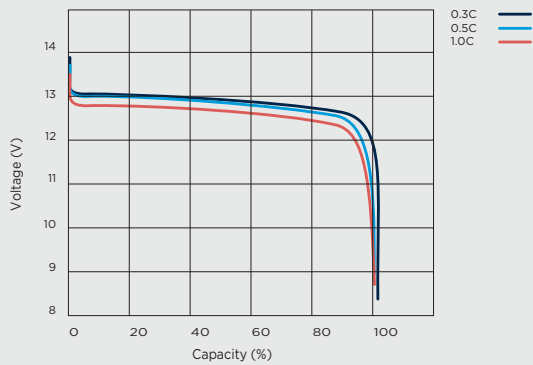

Features & Benefits

- Large number of cycles >2000 (100% DoD)**
 Up to 8 times cycle life of SLA lowering your total cost of ownership
- Safe and stable chemistry & Integrated BMS**
 The use of LiFePO₄ along with the integrated BMS ensures protection against over charge / discharge, temperature and short circuit providing the highest degree of safety
- Greater capacity utilisation - 60% more than SLA**
 Gives longer runtime than equivalent SLA
- High energy density (less than half of the weight of SLA)**
 Lowering total weight of application
- Fast recharge**
 Battery is charged and ready to be used sooner
- Flat Discharge Curve**
 Longer run time & more efficient use of capacity
- Extremely low self-discharge rate**
 Can sit unused for longer periods of time
- UL1642 at cell level**
- IEC Certified**

Nominal Voltage	12.8v
Nominal Capacity (25°C, 0.33C)	100Ah
Terminal	M8
Length (mm)	306 ± 2mm
Width (mm)	168 ± 2mm
Height (mm)	216 ± 2mm
Weight	12.2kg
Max Charge Voltage	14.6 ± 0.1V
Standby	13.8 ± 0.1V
Cut off Voltage	10V
Max. Discharge Current (30 mins)	95A
Max. Pulse Discharge Current (3 Sec)	350A
Max. Charge Current	85A
Recommended Current Charge	≤ 60A
Cycle Life (100% DoD)	≥ 2000
Operating Temp - Charge	0 - 50°C
Operating Temp - Discharge	-20 - 55°C
Short Circuit Release	Load Release
Max. Series / Parallel Configuration	4P OR 4S
IEC Certification No.	62619

Terminal M8 Insert

SNL12V100S SPECIFICATION SHEET

Discharge Curve at Different C Rates

Charging Characteristic (25 °C @ 0.33C)

Cycle Life at Different DoD

Discharge Curve at Different Ambient Temperature (0.33C)