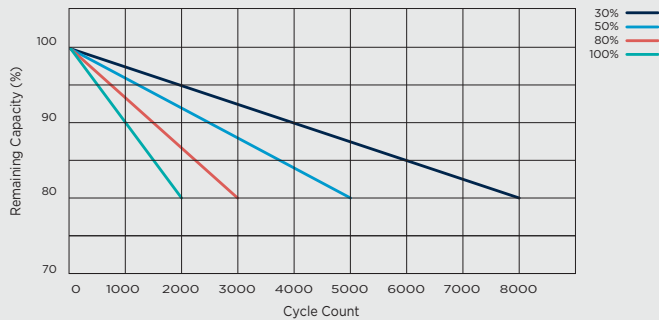

Terminal M8 Insert

SNL12V100S SPECIFICATION SHEET

Discharge Curve at Different C Rates

Charging Characteristic (25 °C @ 0.33C)

Cycle Life at Different DoD

Discharge Curve at Different Ambient Temperature (0.33C)