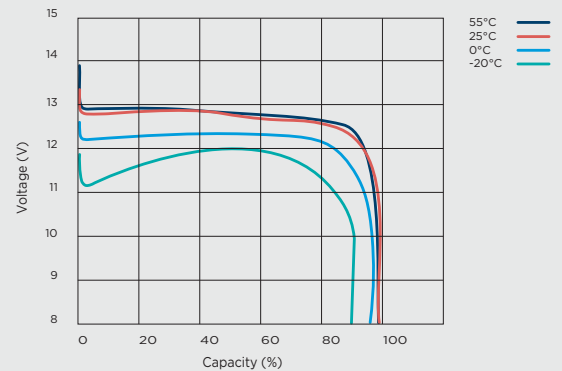

## SNL12V75S SPECIFICATION SHEET

Discharge Curve at Different C Rates

Charging Characteristic (25 °C @ 0.33C)

Cycle Life at Different DoD

Discharge Curve at Different Ambient Temperature (0.33C)

For more information or pricing please contact the team at  
SPB on 1300 001 772 or [sales@spb.net.au](mailto:sales@spb.net.au)