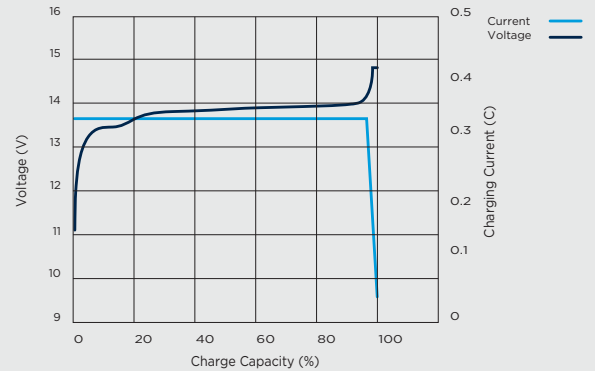

## SNL12V75S SPECIFICATION SHEET

Discharge Curve at Different C Rates

Charging Characteristic (25 °C @ 0.33C)

Cycle Life at Different DoD

Discharge Curve at Different Ambient Temperature (0.33C)

For more information or pricing please contact the team at  
SPB on 1300 001 772 or [sales@spb.net.au](mailto:sales@spb.net.au)