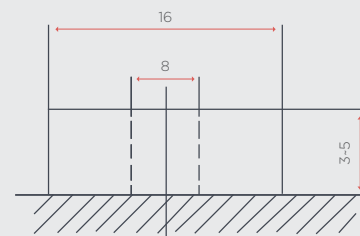

Features & Benefits

- **Large number of cycles >2000 (100% DoD)**
  Up to 8 times cycle life of SLA lowering your total cost of ownership
- **Safe and stable chemistry & Integrated BMS**
  The use of LiFePO₄ along with the integrated BMS ensures protection against over charge / discharge, temperature and short circuit providing the highest degree of safety
- **Greater capacity utilisation - 60% more than SLA**
  Gives longer runtime than equivalent SLA
- **High energy density (less than half of the weight of SLA)**
  Lowering total weight of application
- **Fast recharge**
  Battery is charged and ready to be used sooner
- **Flat Discharge Curve**
  Longer run time & more efficient use of capacity
- **Extremely low self-discharge rate**
  Can sit unused for longer periods of time
- **UL1642 at cell level**

Nominal Voltage	12.8v
Nominal Capacity (25°C, 0.33C)	75Ah
Terminal	M8
Length (mm)	260 ± 2mm
Width (mm)	169 ± 2mm
Height (mm)	215 ± 2mm
Weight	9.8kg
Max Charge Voltage	14.6 ± 0.1V
Standby	13.8 ± 0.1V
Cut off Voltage	10V
Max. Discharge Current (30 mins)	50A
Max. Pulse Discharge Current (3 Sec)	150A
Max. Charge Current	50A
Recommended Current Charge	≤ 30A
Cycle Life (100% DoD)	≥ 2000
Operating Temp - Charge	0 - 50°C
Operating Temp - Discharge	-20 - 55°C
Short Circuit Release	Load Release
Max. Series / Parallel Configuration	4P OR 4S

Terminal M8 Insert