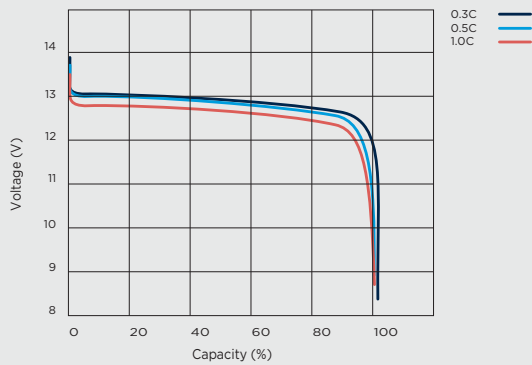

SNL12V75S SPECIFICATION SHEET

Discharge Curve at Different C Rates