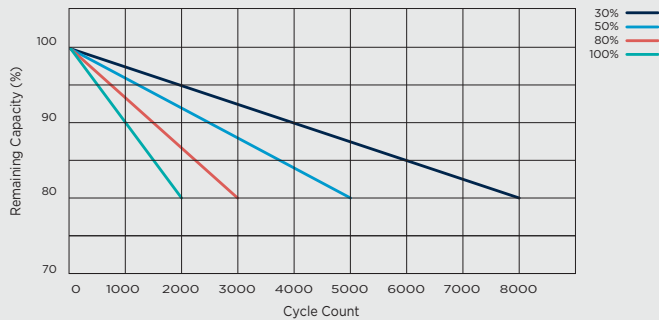

## SNL12V75S SPECIFICATION SHEET

Discharge Curve at Different C Rates

Charging Characteristic (25 °C @ 0.33C)

Cycle Life at Different DoD

Discharge Curve at Different Ambient Temperature (0.33C)

For more information or pricing please contact the team at  
SPB on 1300 001 772 or [sales@spb.net.au](mailto:sales@spb.net.au)